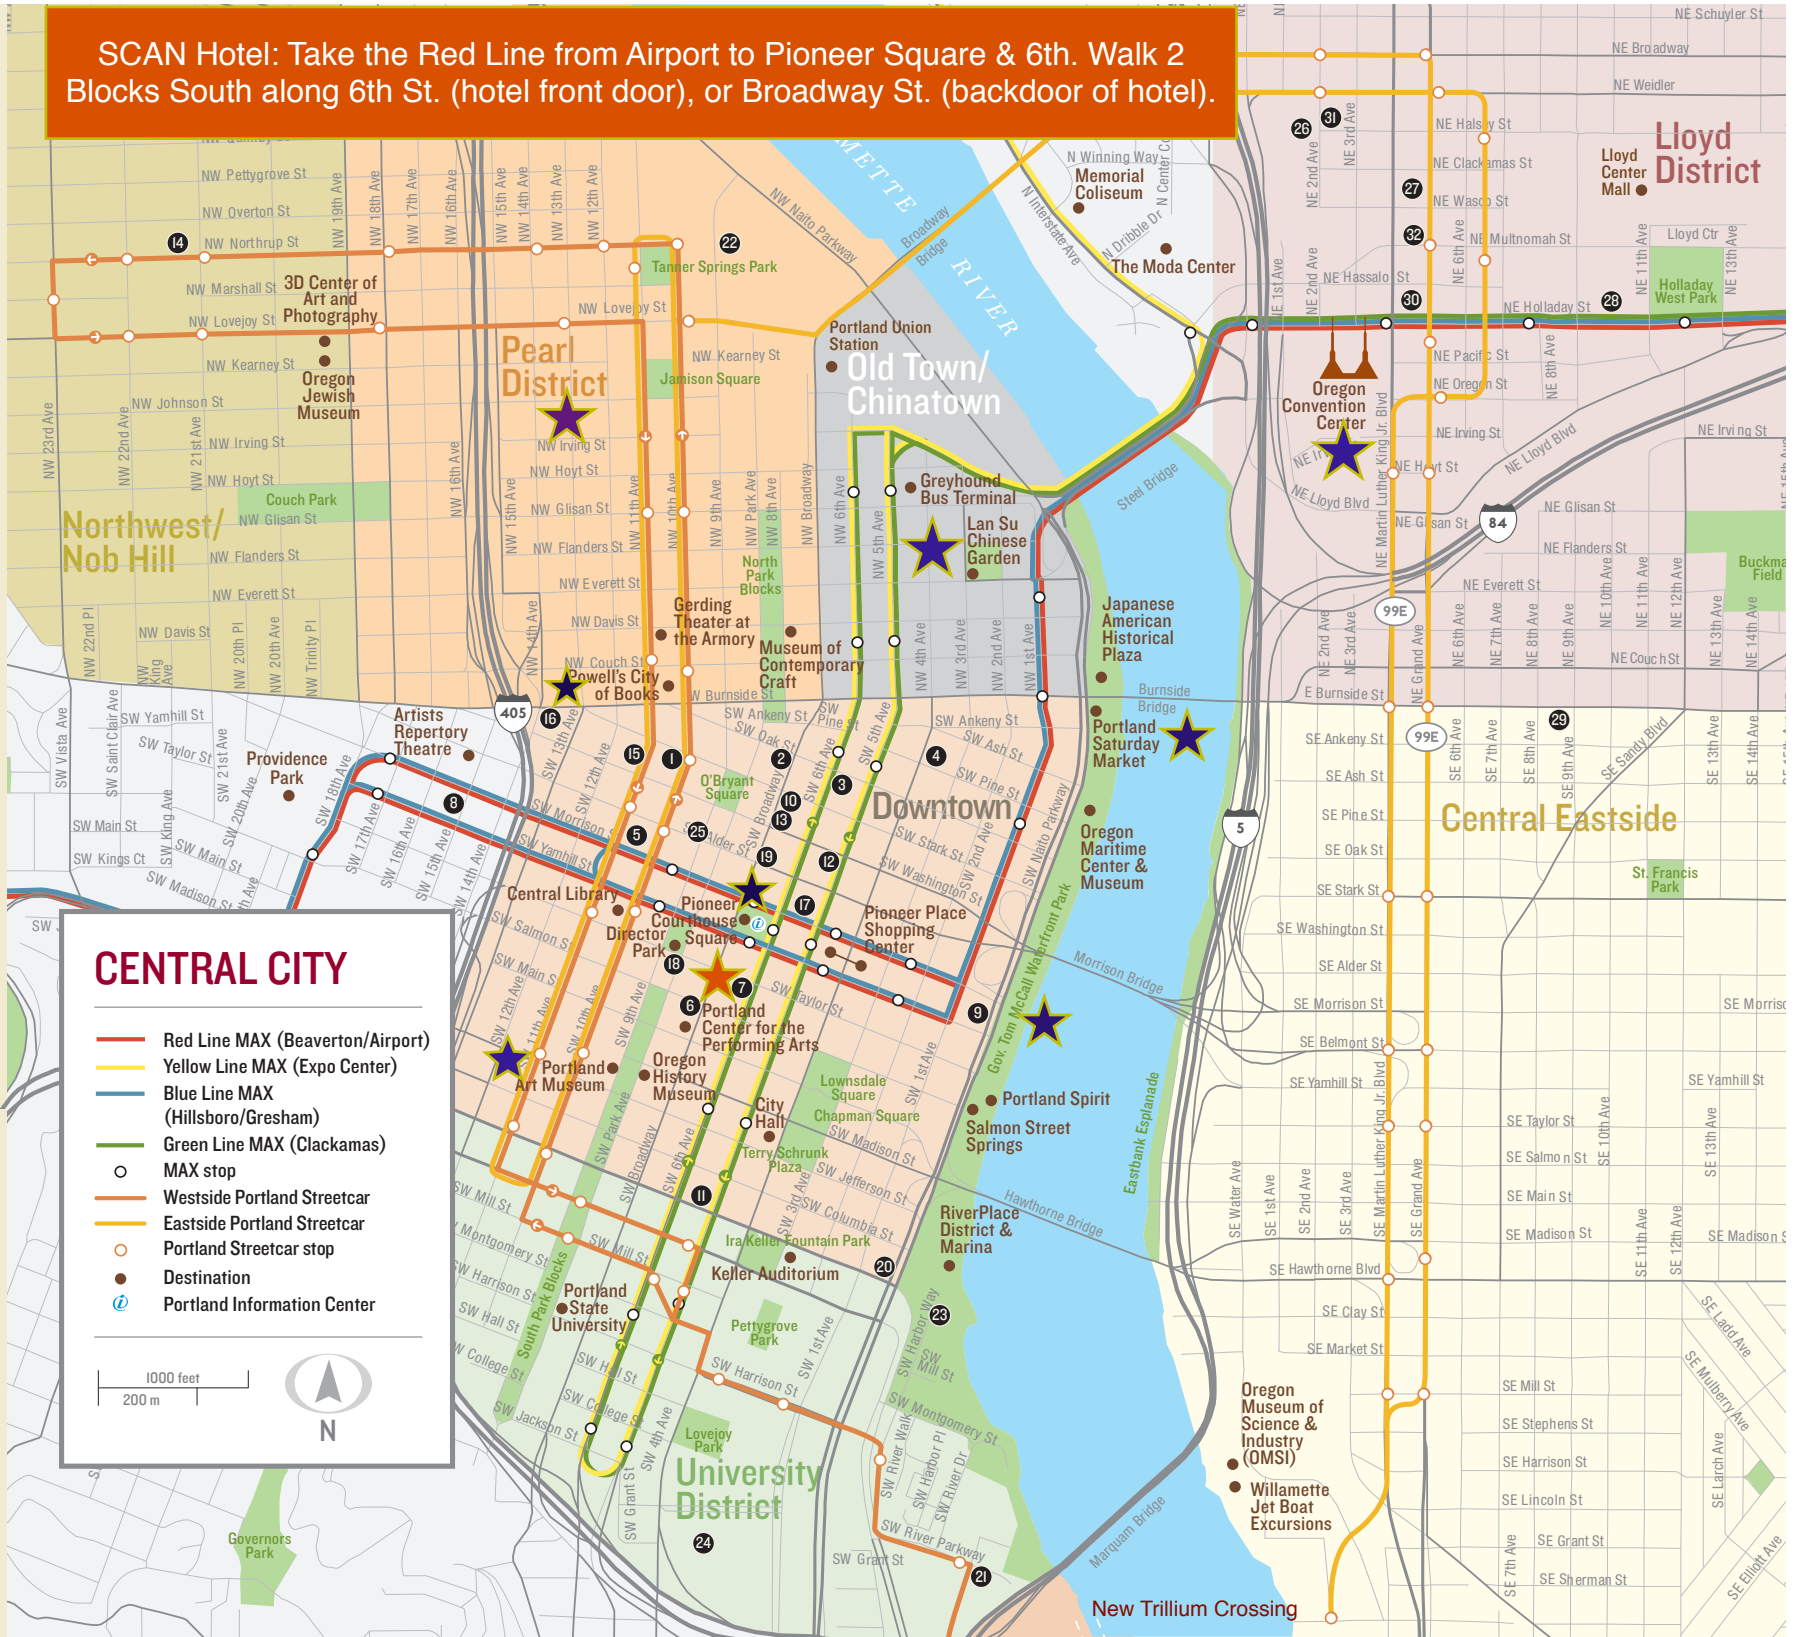

SCAN Hotel: Take the Red Line from Airport to Pioneer Square & 6th. Walk 2 Blocks South along 6th St. (hotel front door), or Broadway St. (backdoor of hotel).

HOTELS

DOWNTOWN & NORTHWEST/NOB HILL

- 1 Ace Hotel
- 2 The Benson Hotel
- 3 Courtyard by Marriott City Center
- 4 Embassy Suites Portland — Downtown Sentinel
- 5 The Heathman Hotel
- ★ 7 Hilton Portland & Executive Tower
- 8 Hotel deLuxe
- 9 Hotel Rose
- 10 Hotel Lucia
- 11 Hotel Modera
- 12 Hotel Monaco Portland
- 13 Hotel Vintage Plaza
- 14 Inn at Northrup Station
- 15 The Mark Spencer Hotel
- 16 McMenamins Crystal Hotel
- 17 the Nines
- 18 The Paramount Hotel
- 19 Portland Marriott City Center
- 20 Portland Marriott Downtown Waterfront
- 21 Residence Inn by Marriott Portland Downtown at RiverPlace
- 22 Residence Inn Portland Downtown/Pearl District
- 23 RiverPlace Hotel
- 24 University Place Hotel
- 25 The Westin Portland

LOYD DISTRICT & CENTRAL EASTSIDE

- 26 Crowne Plaza Downtown/Convention Center
- 27 Courtyard by Marriott — Lloyd Center
- 28 DoubleTree by Hilton Portland
- 29 Jupiter Hotel
- 30 Hotel Eastlund
- 31 Shilo Inn Rose Quarter
- 32 Quality Inn Downtown Convention Center

CENTRAL CITY

- Red Line MAX (Beaverton/Airport)
- Yellow Line MAX (Expo Center)
- Blue Line MAX (Hillsboro/Gresham)
- Green Line MAX (Clackamas)
- MAX stop
- Westside Portland Streetcar
- Eastside Portland Streetcar
- Portland Streetcar stop
- Destination
- Ⓜ Portland Information Center

1000 feet
200 m

N